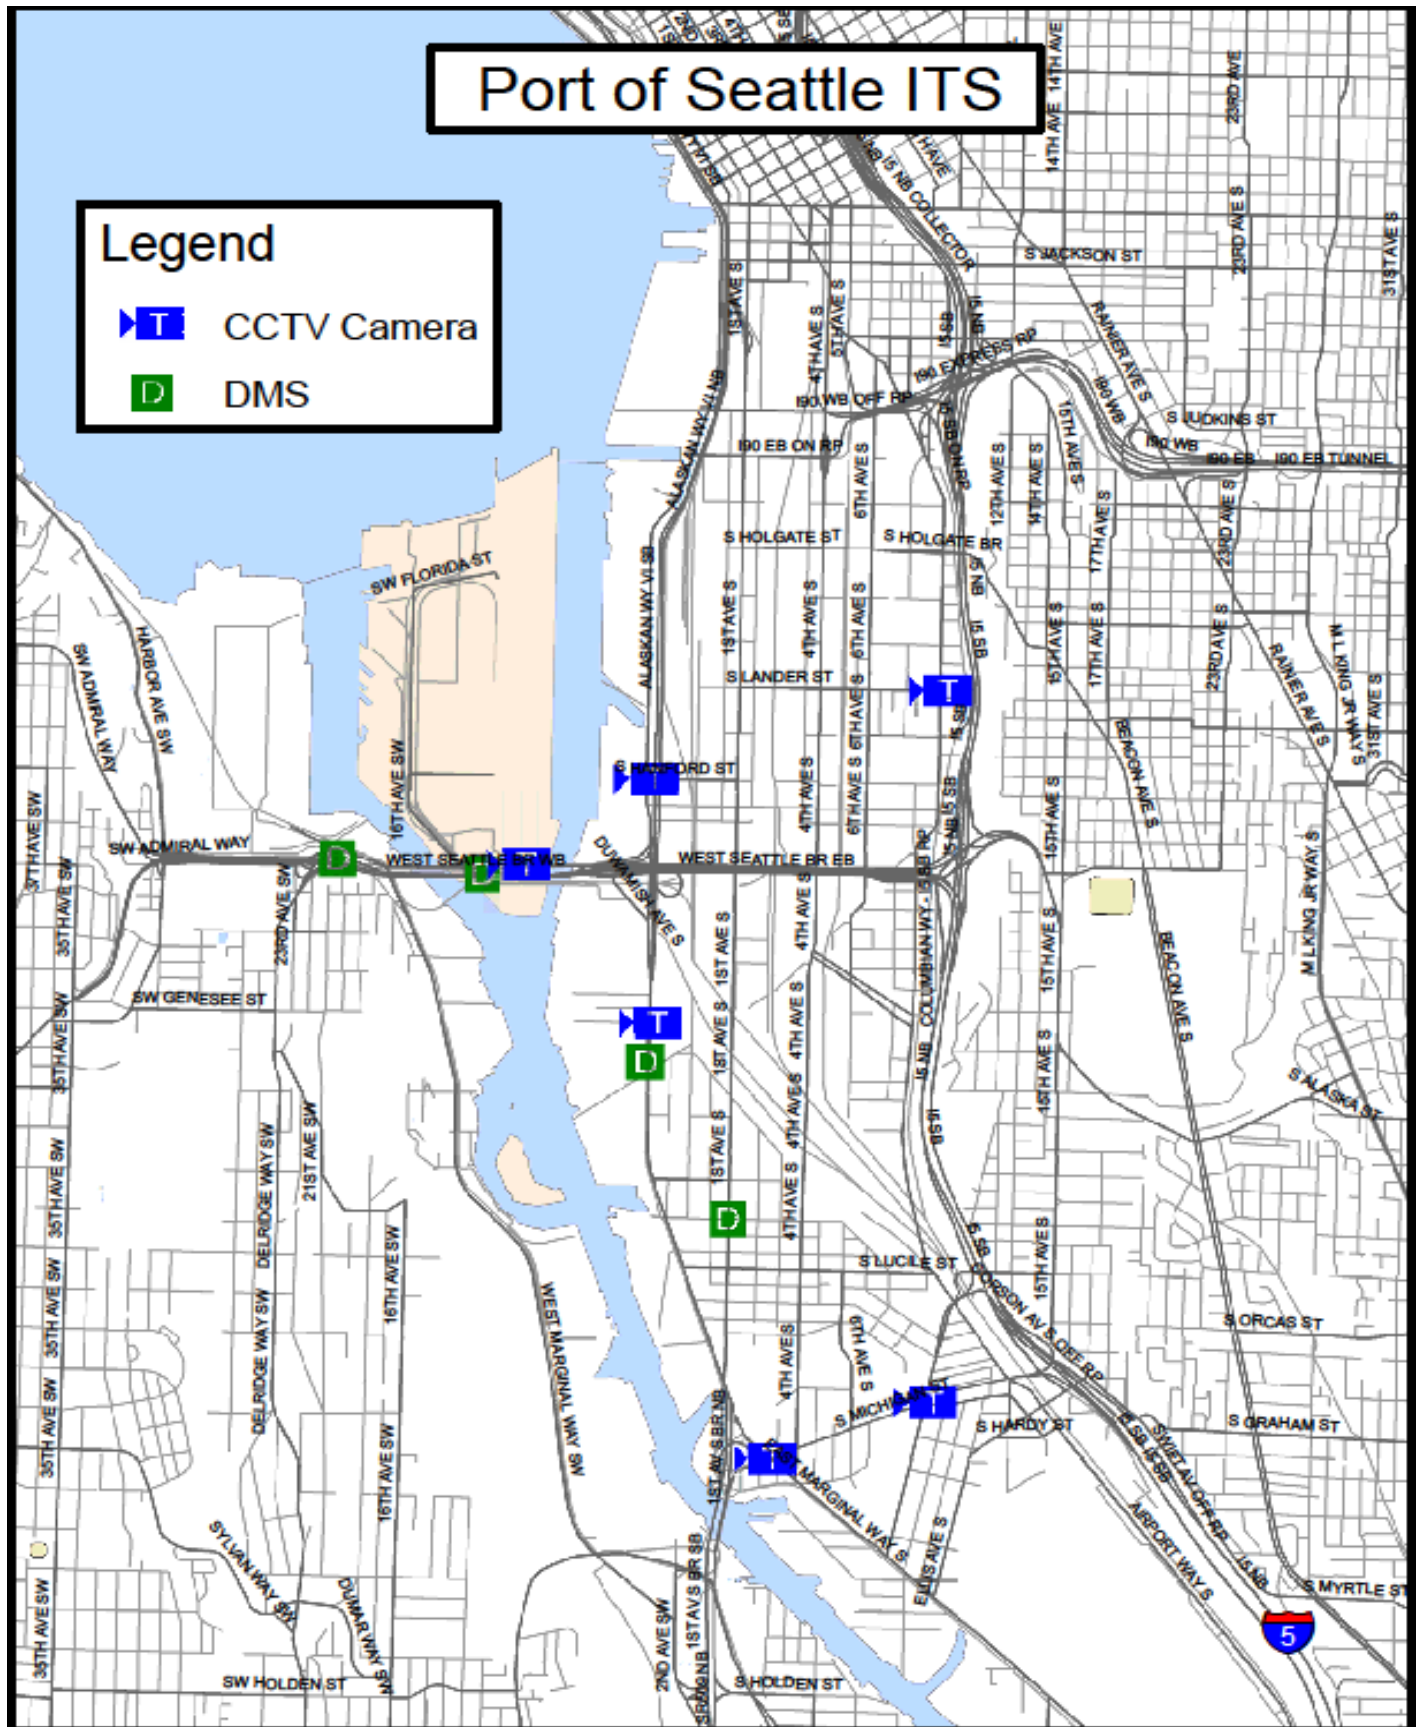

**Attachment A: Duwamish ITS Phase 3 Components to be supported by the Port of Seattle**

# Attachment A: Advance version of a new web-based Seattle Travelers Information Map

SEARCH: \_\_\_\_\_

## Travelers Information Map **PARKING** CONNECTIONS

**Find out before you go**  
This map is designed to serve the Seattle area by providing access to live traffic congestion information. (Best viewed in 1024 x 768 screen resolution.)

**SDOT Traffic Alerts**

**Additional Resources**

- Metro Transit
- Sound Transit
- Community Transit
- Seattle Streetcar
- Seattle Monorail
- Washington State Ferries

Microsoft® Virtual Earth™

© 2008 Microsoft Corporation. All rights reserved.